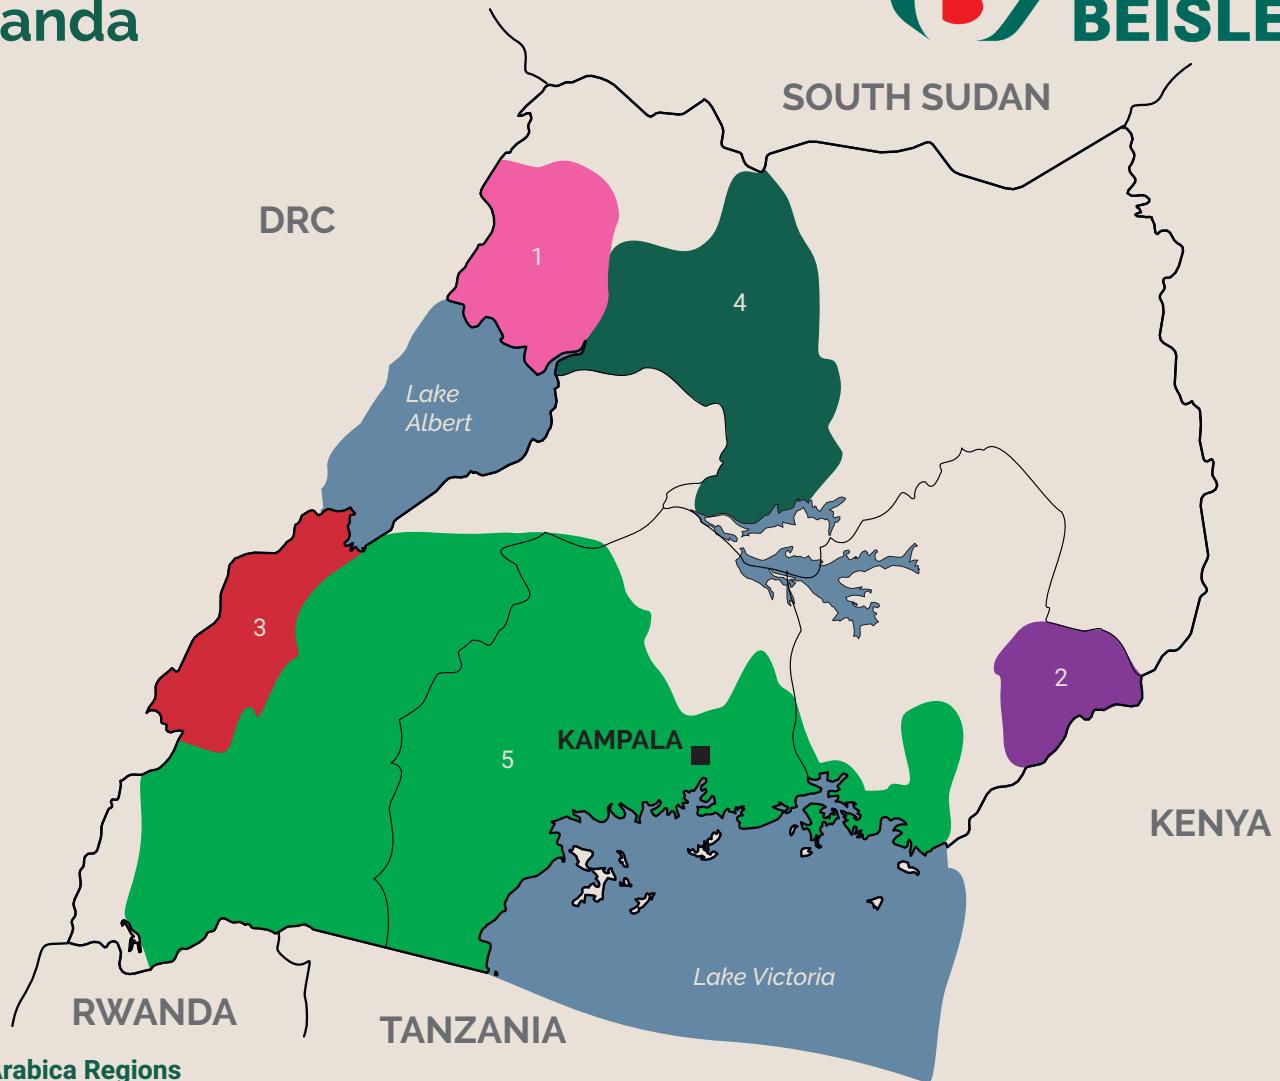

Coffee Map Uganda

Main Arabica Regions

- 1 West Nile (Maracha, Arua, Nebbi)
- 2 Eastern Uganda (Mt. Elgon)
- 3 Western Uganda (Rwenzori Mountains)

Main Canephora Regions

- 4 Gulu
- 5 Central Lowlands