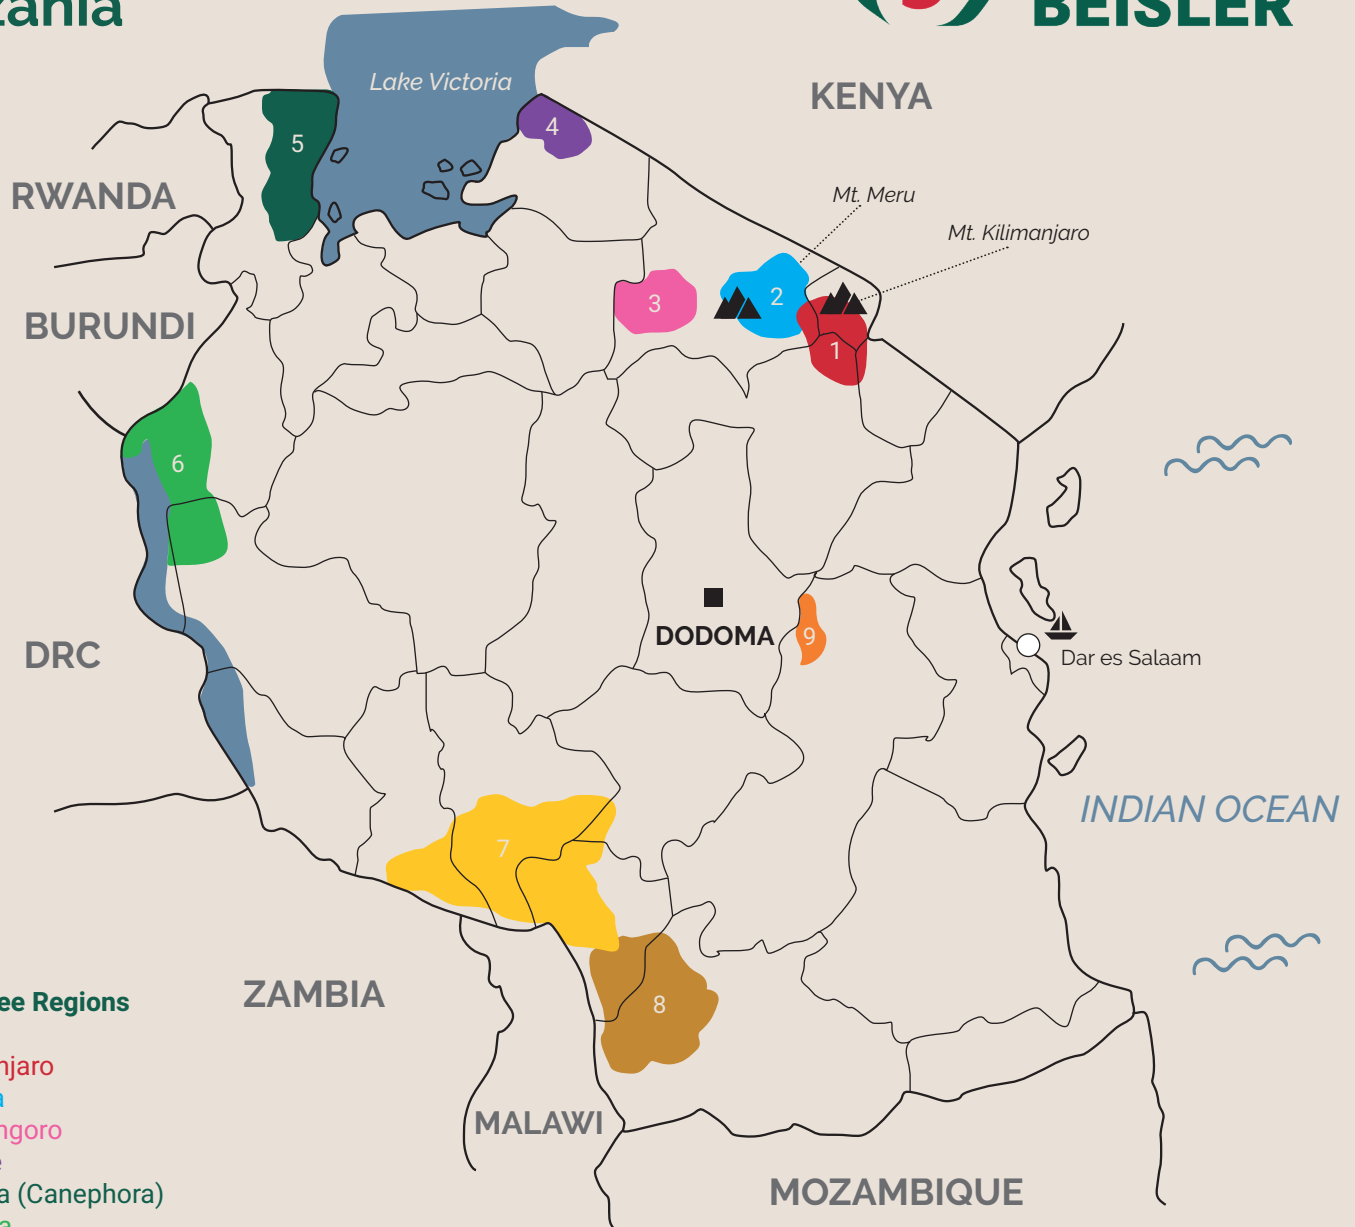

Coffee Map Tanzania

Main Coffee Regions

- 1 Kilimanjaro
- 2 Arusha
- 3 Ngorongoro
- 4 Tarime
- 5 Bukoba (Canephora)
- 6 Kigoma
- 7 Mbeya/Mbozi
- 8 Mbinga
- 9 Morogoro