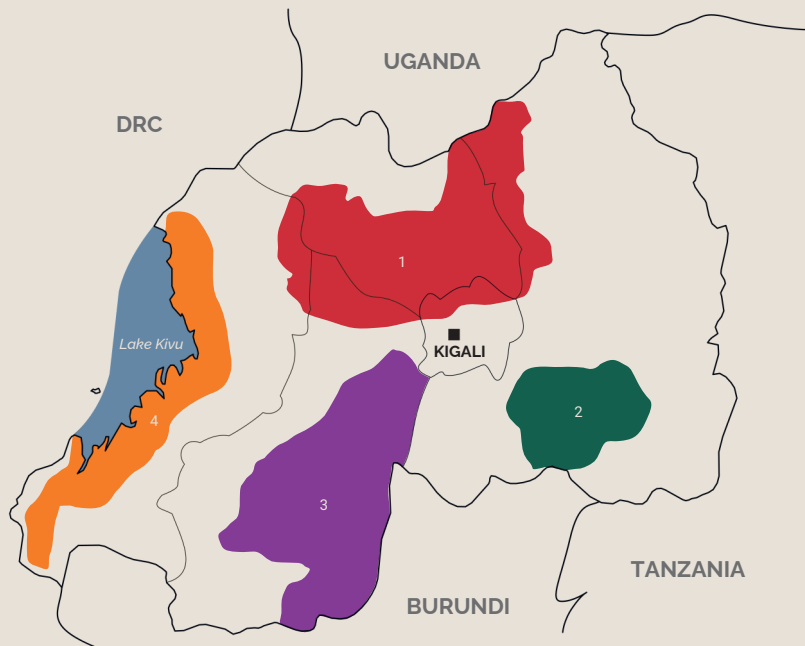

# Coffee Map Rwanda

## Main Coffee Regions

- 1 Northern Province
- 2 Eastern Province (Ngoma)
- 3 Southern Province (Huye)
- 4 Western Province (Nyamasheke)