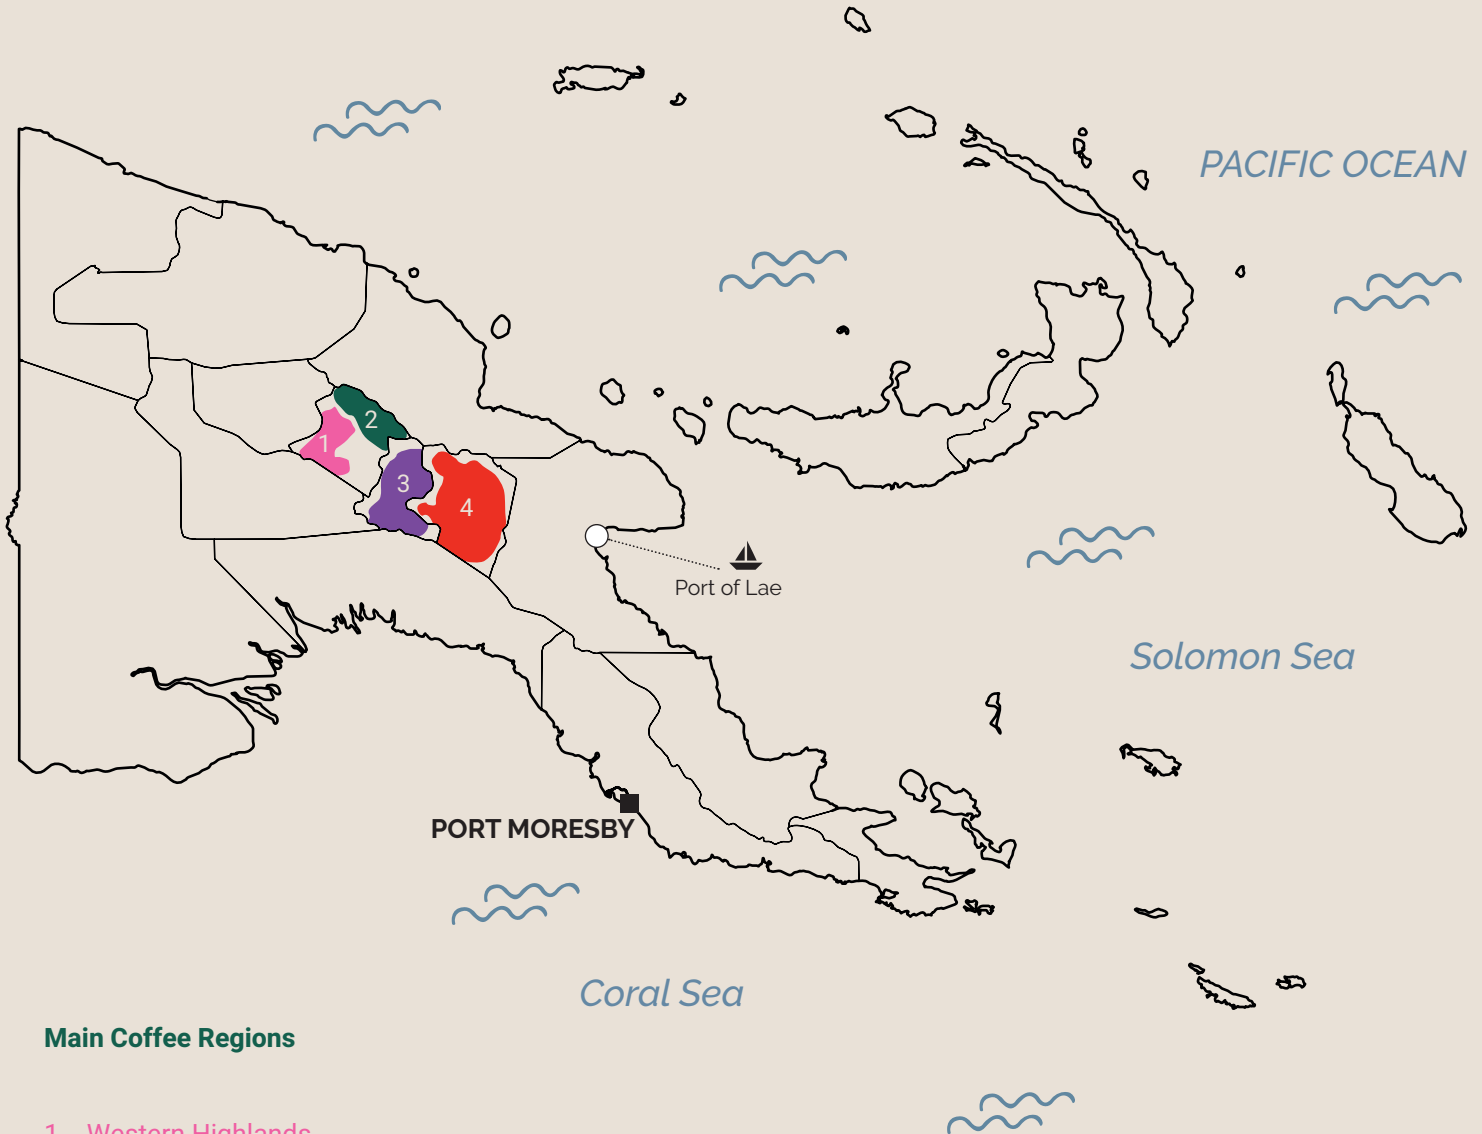

Coffee Map Papua New Guinea

Main Coffee Regions

- 1 Western Highlands
- 2 Jiwaka
- 3 Chimbu
- 4 Eastern Highlands